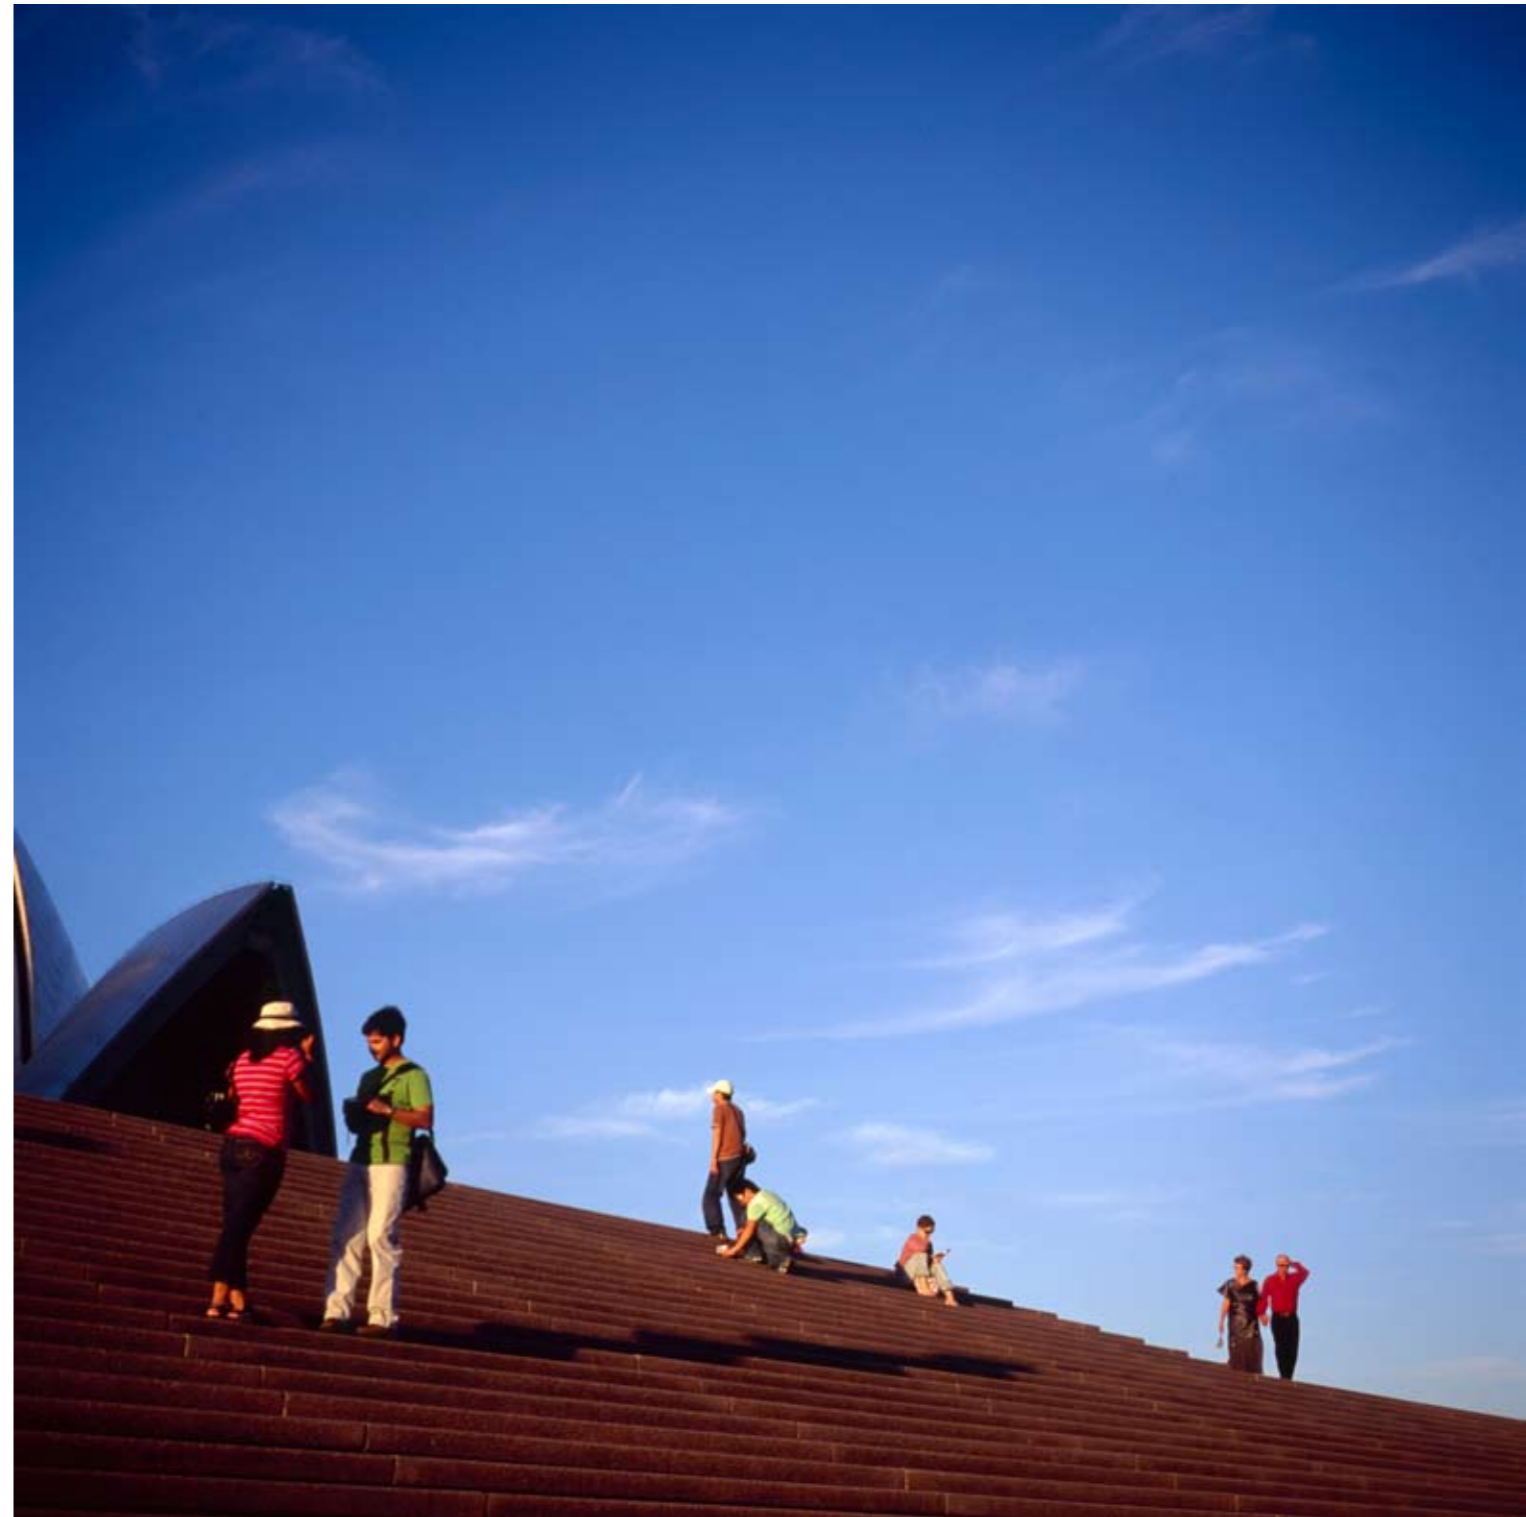

A grid of 120 small photographs, arranged in 10 rows and 12 columns, showing various windows and balconies of a white building. The windows vary in size, shape, and color, with some having shutters or grilles. Some balconies have plants or laundry hanging on them. The overall scene is a repetitive pattern of architectural details.

Broth
Singapore

The Eugenia, Bangkok
Thailand

The Fairlawn, Kolkata
India

Koh Samui
Thailand

Sydney Opera House, Sydney
Australia

National Day Portraits
Singapore

At Night in the Botanical Gardens
Singapore